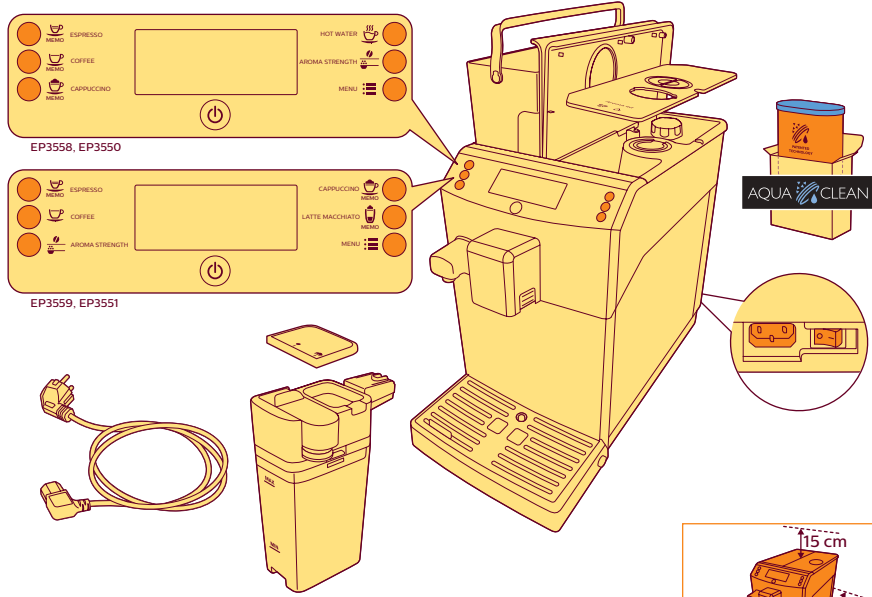

 ESPRESSO

 CAPPUCCINO

PHILIPS
Super automatic
espresso machine
3100 series

EP3559, EP3558
EP3551, EP3550

www.philips.com/coffee-care

BEFORE FIRST USE