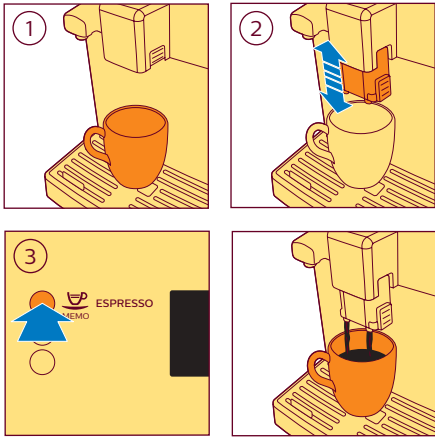

 ESPRESSO

 CAPPUCCINO

PHILIPS
Super automatic
espresso machine
3100 series

EP3559, EP3558
EP3551, EP3550

www.philips.com/coffee-care

BEFORE FIRST USE