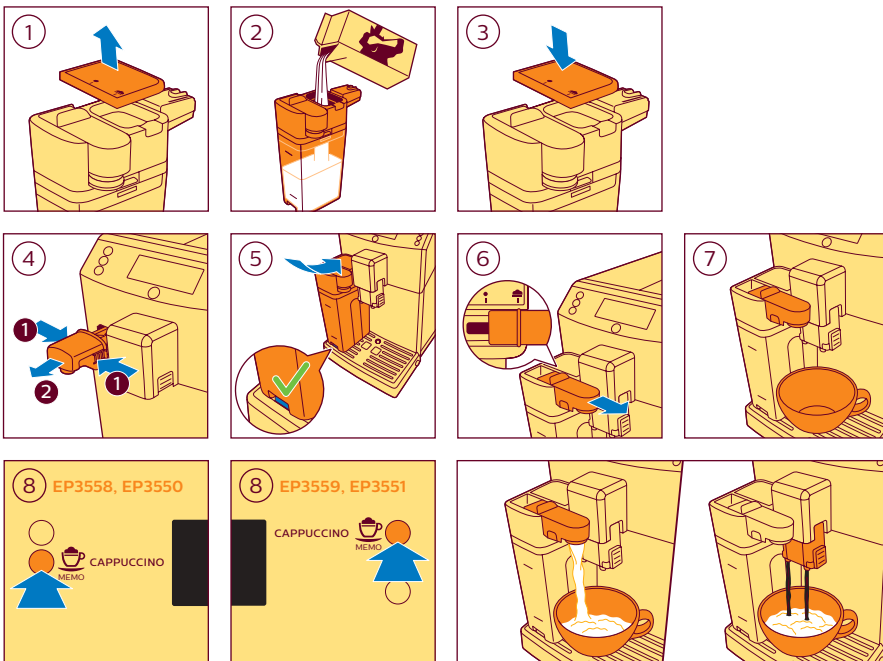

 ESPRESSO

 CAPPUCCINO

PHILIPS
Super automatic
espresso machine
3100 series

EP3559, EP3558
EP3551, EP3550

www.philips.com/coffee-care

BEFORE FIRST USE